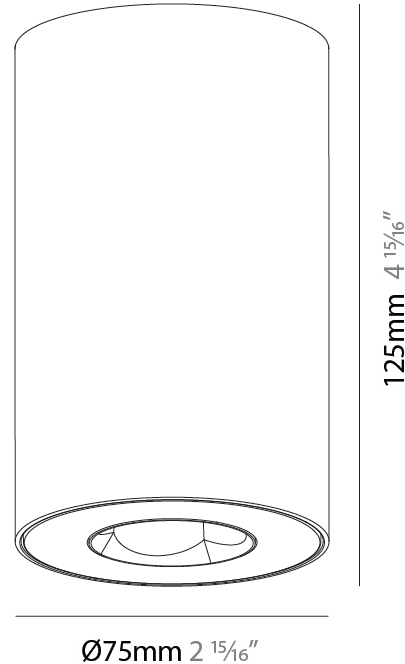

GENERAL

Series: Oiko Pro Round
Partner: Prolicht
Division: Architectural
Installation: Surface
Product Type: Ceiling Surface
Mounting Location: Ceiling
Light Distribution: Downlight

PHYSICAL

Aperture Sizes - Downlights: 1"
Shape: Cylinder
Diameter (mm): 75
Diameter (in): 2 ¹⁵/₁₆
Height (mm): 125
Height (in): 4 ¹⁵/₁₆
Weight (kg): 0.452
Fixture Finish: SSR / BKV / CWI / CRY / HAB / UFT / ITA / RUA / FTG / MYG / LOD / PUS / FRO / FUP / KIA / POP / BLS / SPG / MEY / GOH / CHC / COM / ABZ / JAG / OBR / MOS / ROR
Fixture Material: Metal

ELECTRICAL

Lamp Type: LED (Zhaga Standard)
Input Wattage (W): 13
Total Output Wattage (W): 11.8
Dimming: Tri-Mode (Non-Dimming and Phase Dimming (120Vac only) and 0-10V Dimming)
Driver Included: Yes
Driver Location: Integrated
Driver Type: Constant Current - Universal
Driver Class: Class 2
Input Voltage (V): 120 - 277
Constant Current (MA): 350
Upon Request: Remote: 0-10Vdc dimming / Phase dimming 120Vac / Non-dimming 120/277Vac (No Cover Plate)

LED

Color Temperature (°K): 2700 / 3000 / 3500 / 4000
Max. Delivered Lumen (lm): 1218 / 1214 / 1272 / 1283
Nominal Lumen (lm): 1473 / 1468 / 1538 / 1552
CRI: >90 CRI
Lamp Life (hrs): 50000

OPTICAL

Reflector°: 34
Adjustability: Fixed

RATINGS AND CERTIFICATIONS

Certified By: Certified for North American Standards
IP rating: IP20

PROJECT
TYPE
SPECIFIER
QUANTITY
DATE